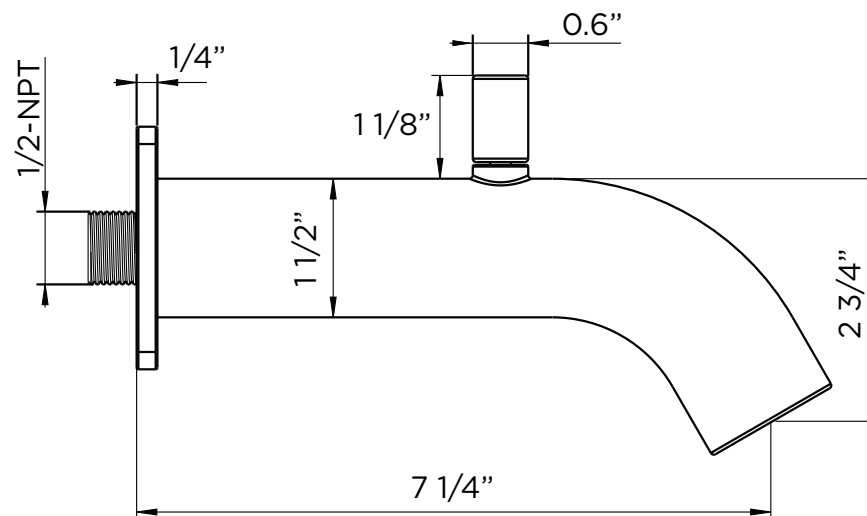

SPECIFICATIONS / TECHNICAL DATA

BATHTUB SPOUT

ATTENTION! Dimensions may vary by up to 3/8". It is highly recommended to pull all dimensions of actual model for installation and measuring purposes.

MODEL #SRS