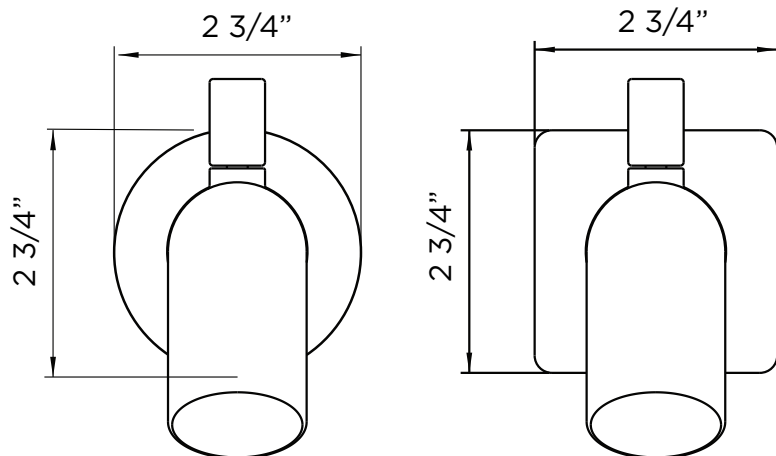

SPECIFICATIONS / TECHNICAL DATA

BATHTUB SPOUT

ATTENTION! Dimensions may vary by up to 3/8". It is highly recommended to pull all dimensions of actual model for installation and measuring purposes.

MODEL #SRS