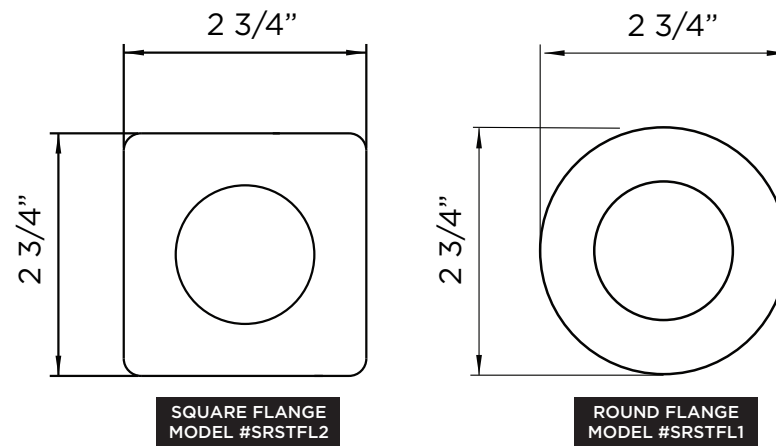

SPECIFICATIONS / TECHNICAL DATA

BATHTUB SPOUT

ATTENTION! Dimensions may vary by up to 3/8". It is highly recommended to pull all dimensions of actual model for installation and measuring purposes.

MODEL #SRS